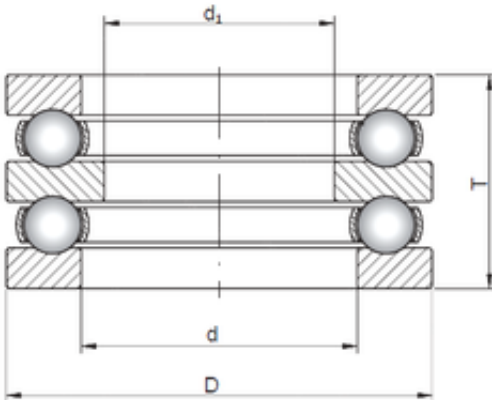

Bearing No. 52312

Size	62x110x64 mm
Bore Diameter	62 mm
Outer Diameter	110 mm
Width	64 mm
d	62 mm
d1	50 mm
D	110 mm
T	64 mm