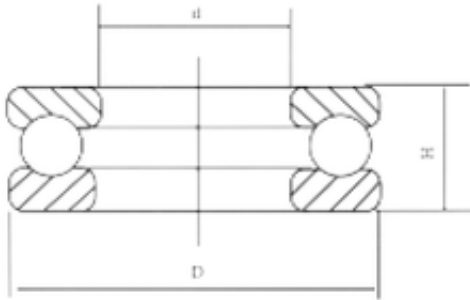

### Bearing No. 51203

Size	17x35x12 mm
Bore Diameter	17 mm
Outer Diameter	35 mm
Width	12 mm
d	17 mm
D	35 mm
H	12 mm