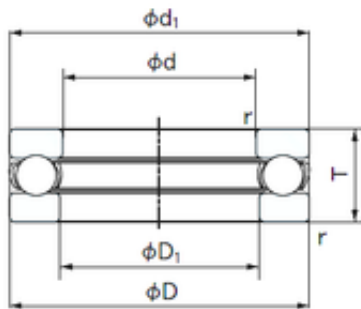

Bearing No. 2924

Size	120x160x27 mm
Bore Diameter	120 mm
Outer Diameter	160 mm
Width	27 mm
d	120 mm
D	160 mm
T	27 mm
d1	160 mm
r min.	0.6 mm
D1	120.2 mm
da min.	144 mm
Da max.	136 mm
ra max.	0.6 mm
Weight	1.35 Kg
Basic dynamic load rating (C)	94 kN
Basic static load rating (C0)	314 kN
(Grease) Lubrication Speed	1500 r/min