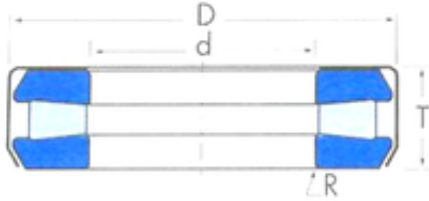

### Bearing No. T251

Size	63.754x111.125x26.988 mm
Bore Diameter	63,754 mm
Outer Diameter	111,125 mm
Width	26,988 mm
d	63,754 mm
D	111,125 mm
T	26,988 mm
R	0,8 mm