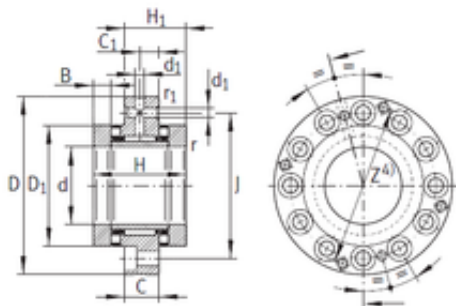

ZARF55145-TV INA Complex Bearings

Bearing No. ZARF55145-TV

Size	55x145x22.5 mm
Bore Diameter	55 mm
Outer Diameter	145 mm
Width	22,5 mm
d	55 mm
D	145 mm
C	22,5 mm
H	82 mm
d1	6 mm
r min.	0,3 mm
r1 min.	0,6 mm
B	17,5 mm
C1	12,5 mm
D1	100 mm
H1	51 mm
J	118 mm
da min.	85 mm
Da max.	101 mm
Weight	4,5 Kg
Dynamic load rating radial (C)	44 kN
Dynamic load rating axial (C)	177 kN
Static load rating radial (C0)	98 kN
Static load rating axial (C0)	500 kN
(Grease) Lubrication Speed	1 000 r/min
Category	Ball Bearings

ZARF55145-TV Bearing 2D drawings and 3D CAD models

Inventory	0.0
Manufacturer Name	SCHAEFFLER GROUP
Minimum Buy Quantity	N/A
Weight / Kilogram	5.389
Product Group	B00234