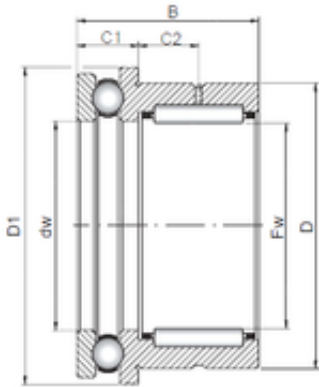

Bearing No. NKX 70

Size	70x85x40 mm
Bore Diameter	70 mm
Outer Diameter	85 mm
Width	40 mm
d	70 mm
Fw	70 mm
D	85 mm
B	40 mm
C1	18 mm
D1	95,2 mm
C2	11 mm
Weight	0,5 Kg
Dynamic load rating radial (C)	44,5 kN
Dynamic load rating axial (C)	43 kN
Static load rating radial (C0)	92 kN
Static load rating axial (C0)	127 kN