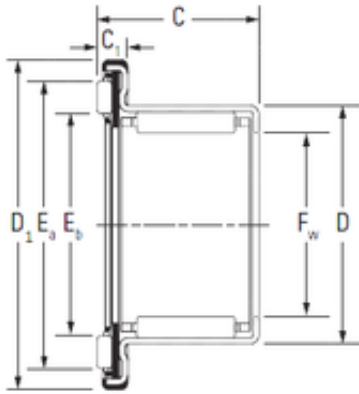

Bearing No. F-93487

Size	25x37x23.5 mm
Bore Diameter	25 mm
Outer Diameter	37 mm
Width	23,5 mm
d	25 mm
D	37 mm
C	23,5 mm